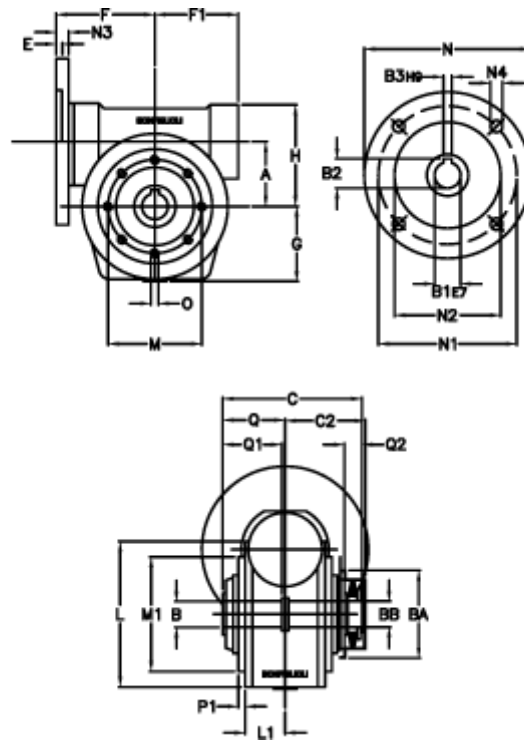

Article number: 390204404672316

Description: Worm Gear with Torque Limiter
VF 44-L1-P-46-P63B14

Measures

a = 44.60	C2 = 48	L1 = 35.0	O = M6x8
B = 18	Description = VF 44P-xx-63B14	m = 65	P1 = 2.0
B1 E7 = 11	E = 2.0	M1 = 50	Q = 32.0
B2 = 12.8	F = 65	N = 90	Q1 = 32
B3 H9 = 4	F1 = 54	N1 = 75	Q2 = 12
BA = 40	g = 51	N2 = 60	
BB H7 = 11	H = 71.0	N3 = 8.0	
C = 79	L = 80.0	N4 = 5,5	